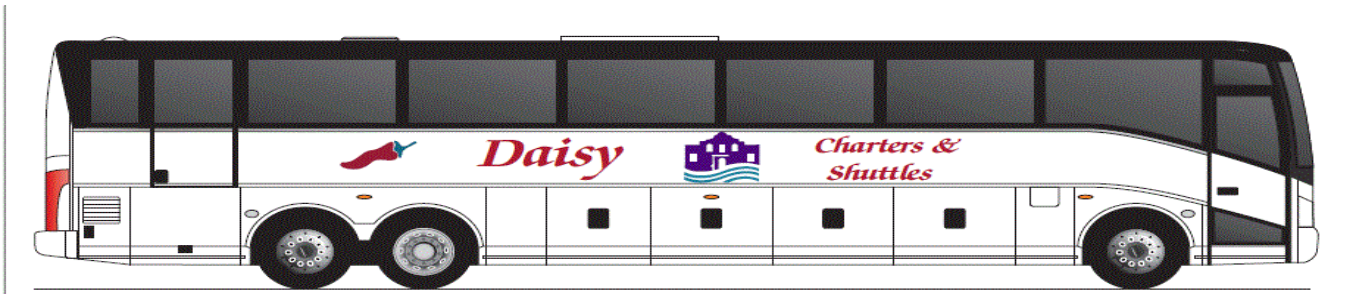

Equipment List as of Sept. 2017

Bus #	Year	# of Seats	DVD	Wi-Fi	Outlets	Restroom	Make	Model
2518	2017	56	*	*	*	*	Van Hool	CX45
2527	2017	56	*	*	*	*	Van Hool	CX45
2549	2017	56	*	*	*	*	Van Hool	CX45
2539	2017	56	*	*	*	*	Van Hool	CX45
2540	2017	56	*	*	*	*	Van Hool	CX45
2541	2017	56	*	*	*	*	Van Hool	CX45
2572	2017	56	*	*	*	*	Van Hool	CX45
2578	2016	56	*	*	*	*	Van Hool	CX45
2580	2016	56	*	*	*	*	Van Hool	CX45
2523	2016	56	*	*	*	*	TEMSA	TS45
2551	2014	56	*	*	*	*	Van Hool	CX45
2552	2014	56	*	*	*	*	Van Hool	CX45
2553	2014	56	*	*	*	*	Van Hool	CX45
2554	2014	56	*	*	*	*	Van Hool	CX45
2555	2014	56	*	*	*	*	Van Hool	CX45
2556	2014	56	*	*	*	*	Van Hool	CX45
2560	2014	56	*	*	*	*	Van Hool	CX45 w/ Lift
2566	2014	56	*	*	*	*	Van Hool	CX45 w/ Lift
2537	2011	56	*	*	*	*	Van Hool	C2045 w/ Lift
2511	2007	56	*	*		*	Van Hool	C2045
2500	2007	56	*	*		*	Van Hool	C2045
2503	2014	40	*	*	*	*	TEMSA	TS 35
2502	2014	40	*	*	*	*	TEMSA	TS 35
2501	2012	40	*	*	*	*	TEMSA	TS 35